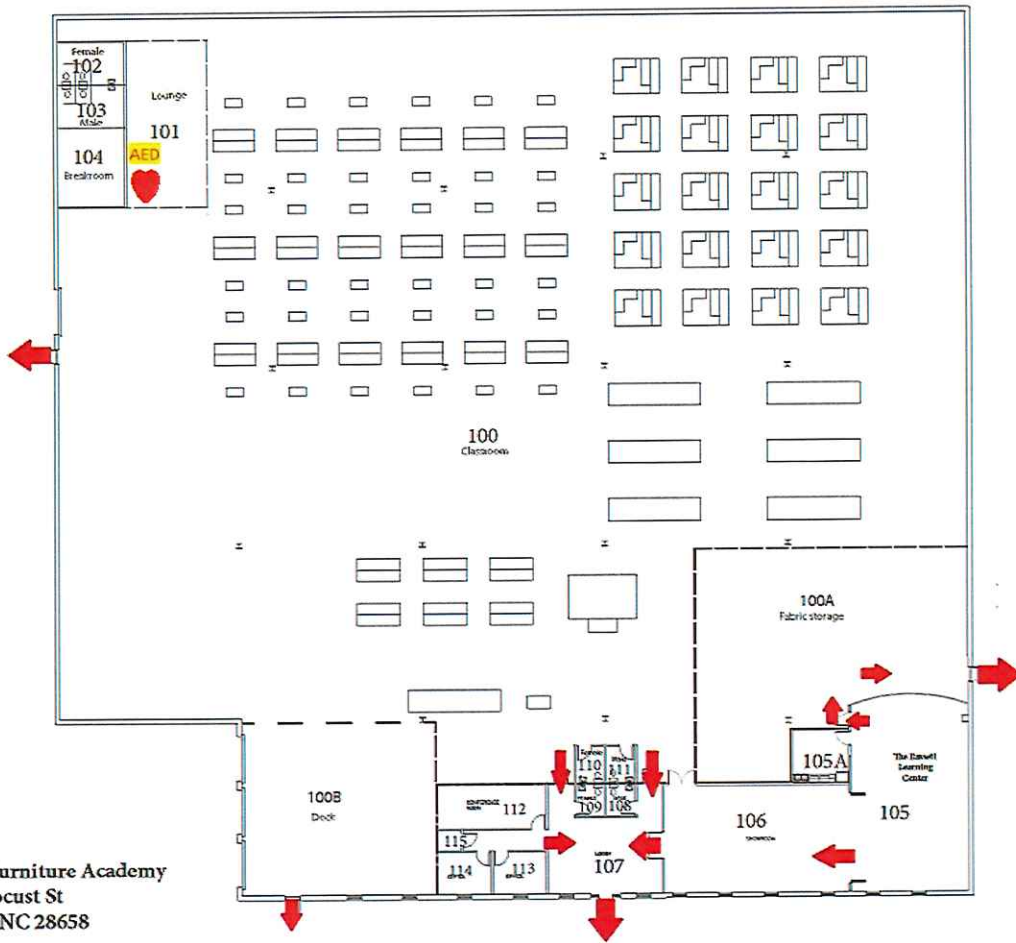

Student Services -- Lower Level

 Emergency Exit

Cuyler A. Dunbar Building
Second Floor

08/01/06-A

**Multi-Purpose Building
Lower Level**

← Emergency Exits

Dental Hygiene Building

Catawba Valley Furniture Academy
 973 Locust St
 Newton, NC 28658

FLOOR PLAN 

adwarchitects
environmentsforlife

**BUILDING A
1995 STARTOWN ROAD**

1 HC SITE COMPLIANCE
CSA PART TO SCALE

Catawba
Valley

COMMUNITY COLLEGE

President's Office & CHS Offices

Catawba Valley

Emergency Exits