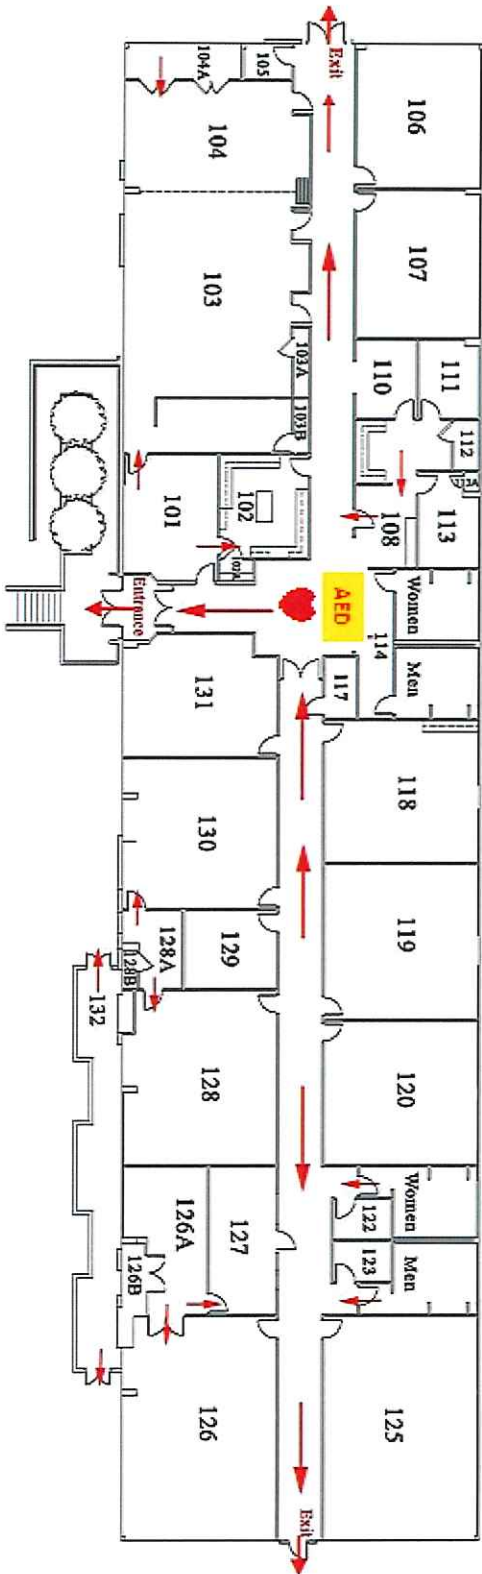

Emergency Exits