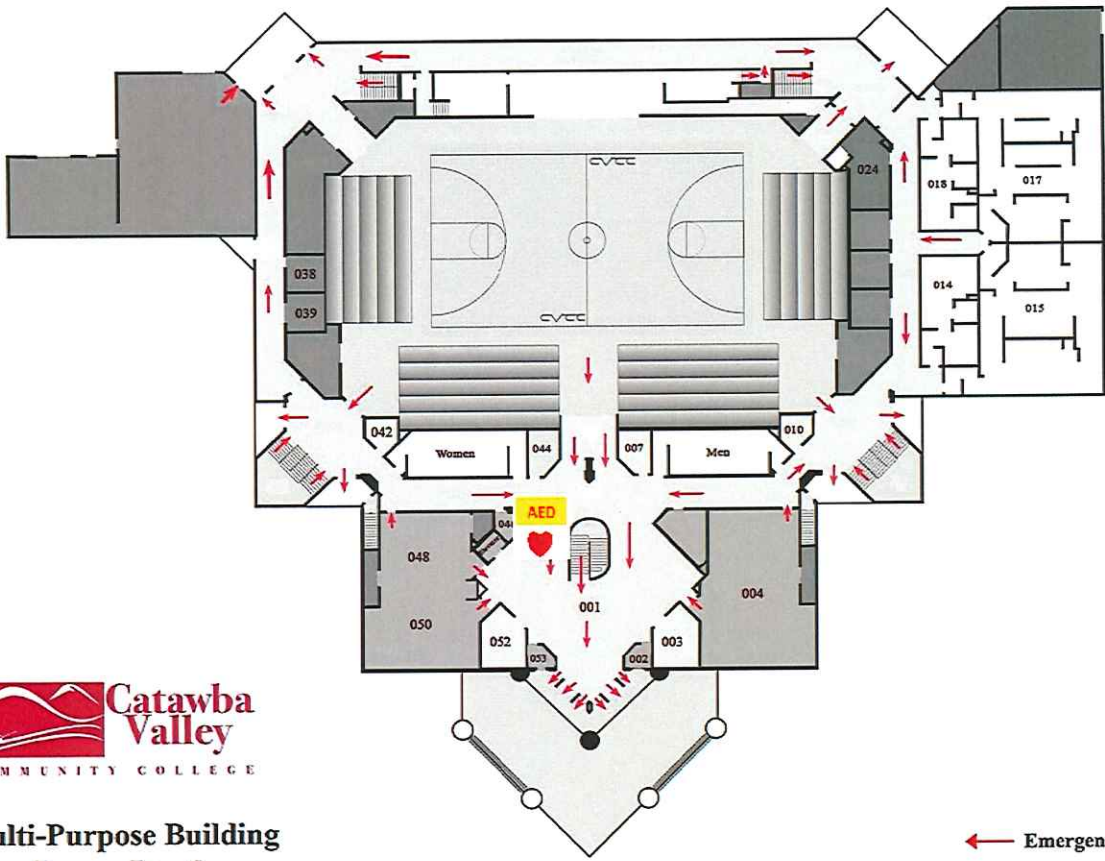

Student Services -- Lower Level

 Emergency Exit

Cuyler A. Dunbar Building
Second Floor

08/01/06-A

**Multi-Purpose Building
Lower Level**

← Emergency Exits

Dental Hygiene Building

Catawba Valley Furniture Academy
 973 Locust St
 Newton, NC 28658

FLOOR PLAN 

adwarchitects
environmentsforlife

**BUILDING A
1995 STARTOWN ROAD**

1 HC SITE COMPLIANCE
CSA PART TO SCALE

Catawba
Valley

COMMUNITY COLLEGE

President's Office & CHS Offices

Catawba Valley

Emergency Exits