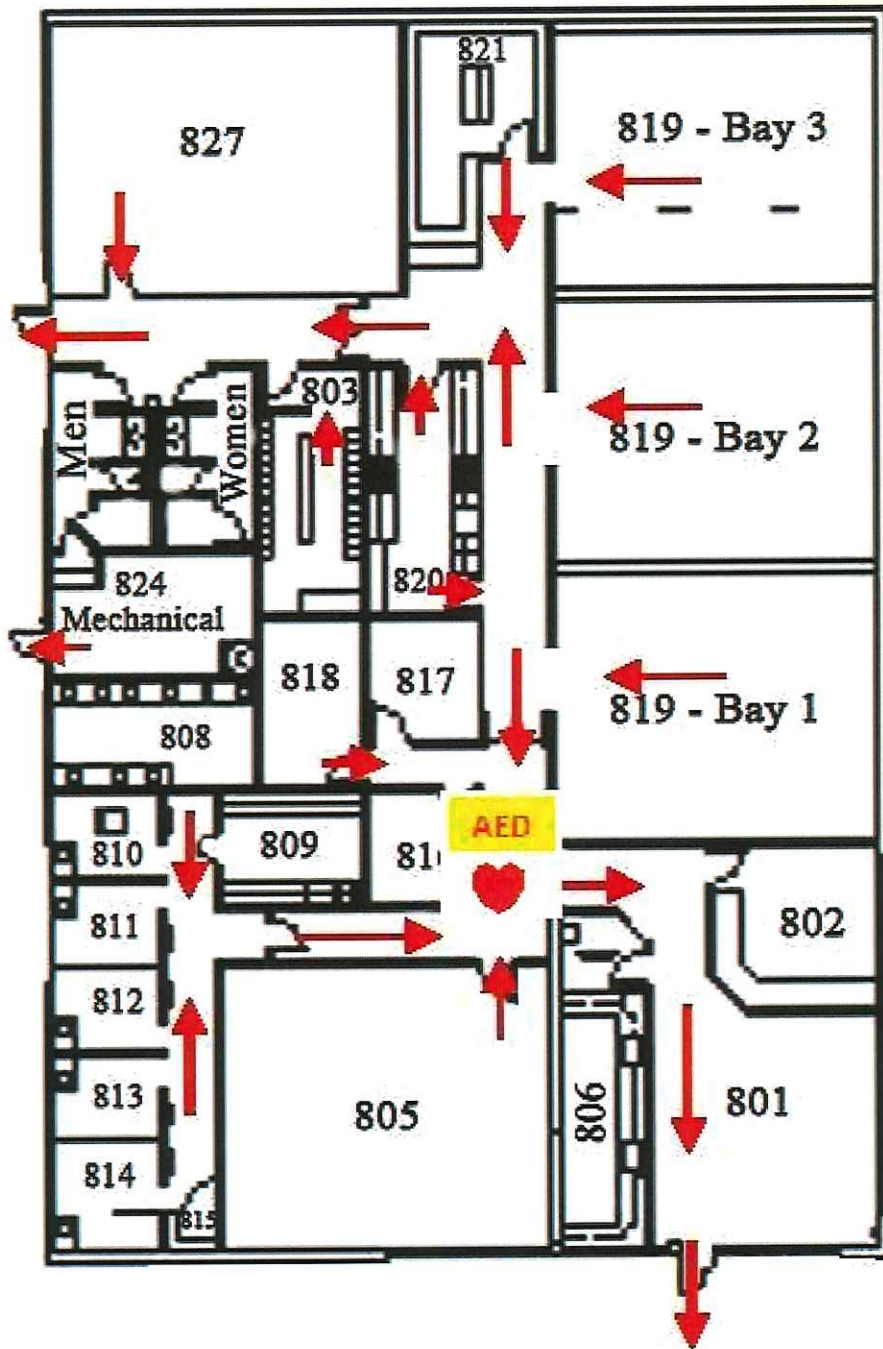

Student Services -- Lower Level

 Emergency Exit

Cuyler A. Dunbar Building
Second Floor

08/01/06-A

**Multi-Purpose Building
Lower Level**

← Emergency Exits

Dental Hygiene Building

Catawba Valley Furniture Academy
 973 Locust St
 Newton, NC 28658

FLOOR PLAN 

adwarchitects
environmentsforlife

**BUILDING A
1995 STARTOWN ROAD**

1 HC SITE COMPLIANCE
CSA PART TO SCALE

Catawba
Valley

COMMUNITY COLLEGE

President's Office & CHS Offices

Catawba Valley

Emergency Exits