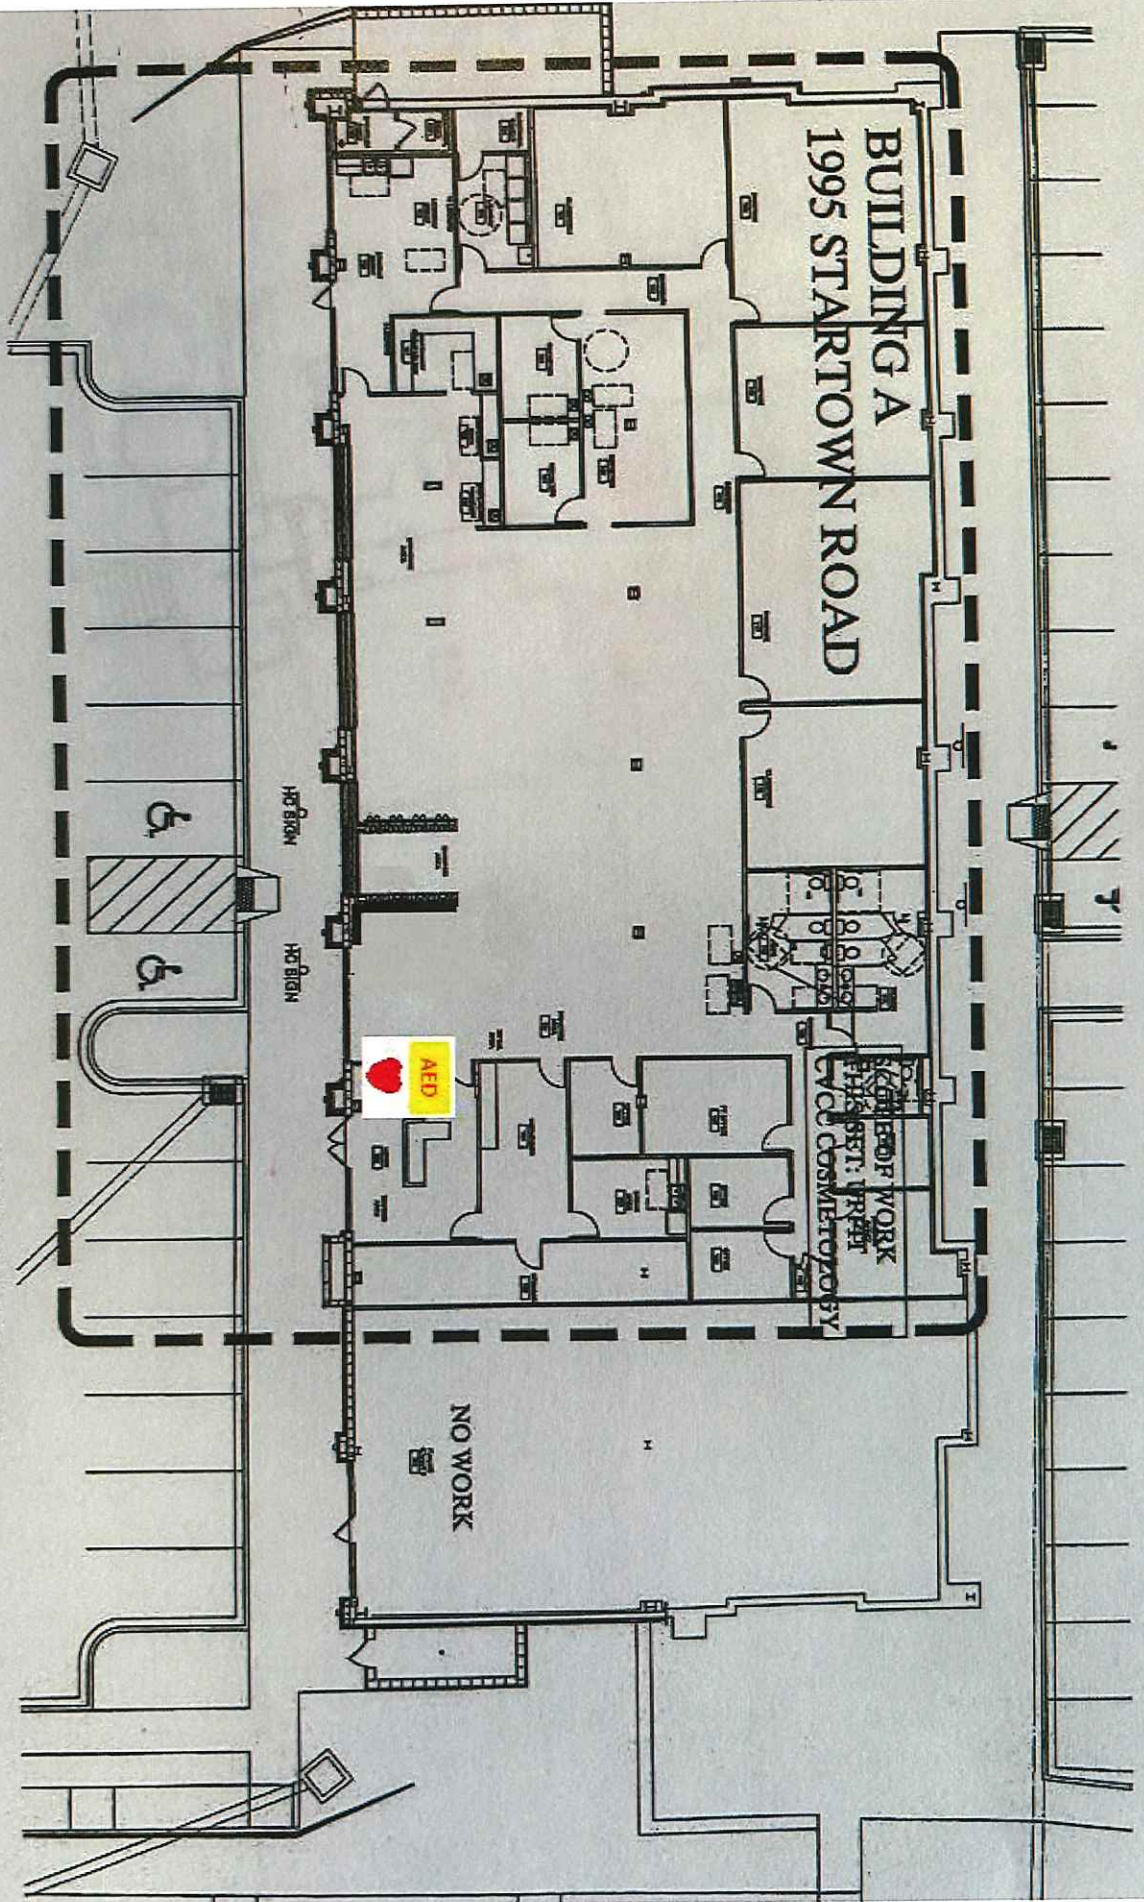

Student Services -- Lower Level

 Emergency Exit

Cuyler A. Dunbar Building
Second Floor

08/01/06-A

**Multi-Purpose Building
Lower Level**

← Emergency Exits

Dental Hygiene Building

Catawba Valley Furniture Academy
 973 Locust St
 Newton, NC 28658

FLOOR PLAN 

adwarchitects
environmentsforlife

**BUILDING A
1995 STARTOWN ROAD**

1 HC SITE COMPLIANCE
CSA PART TO SCALE

Catawba
Valley

COMMUNITY COLLEGE

President's Office & CHS Offices

Catawba Valley