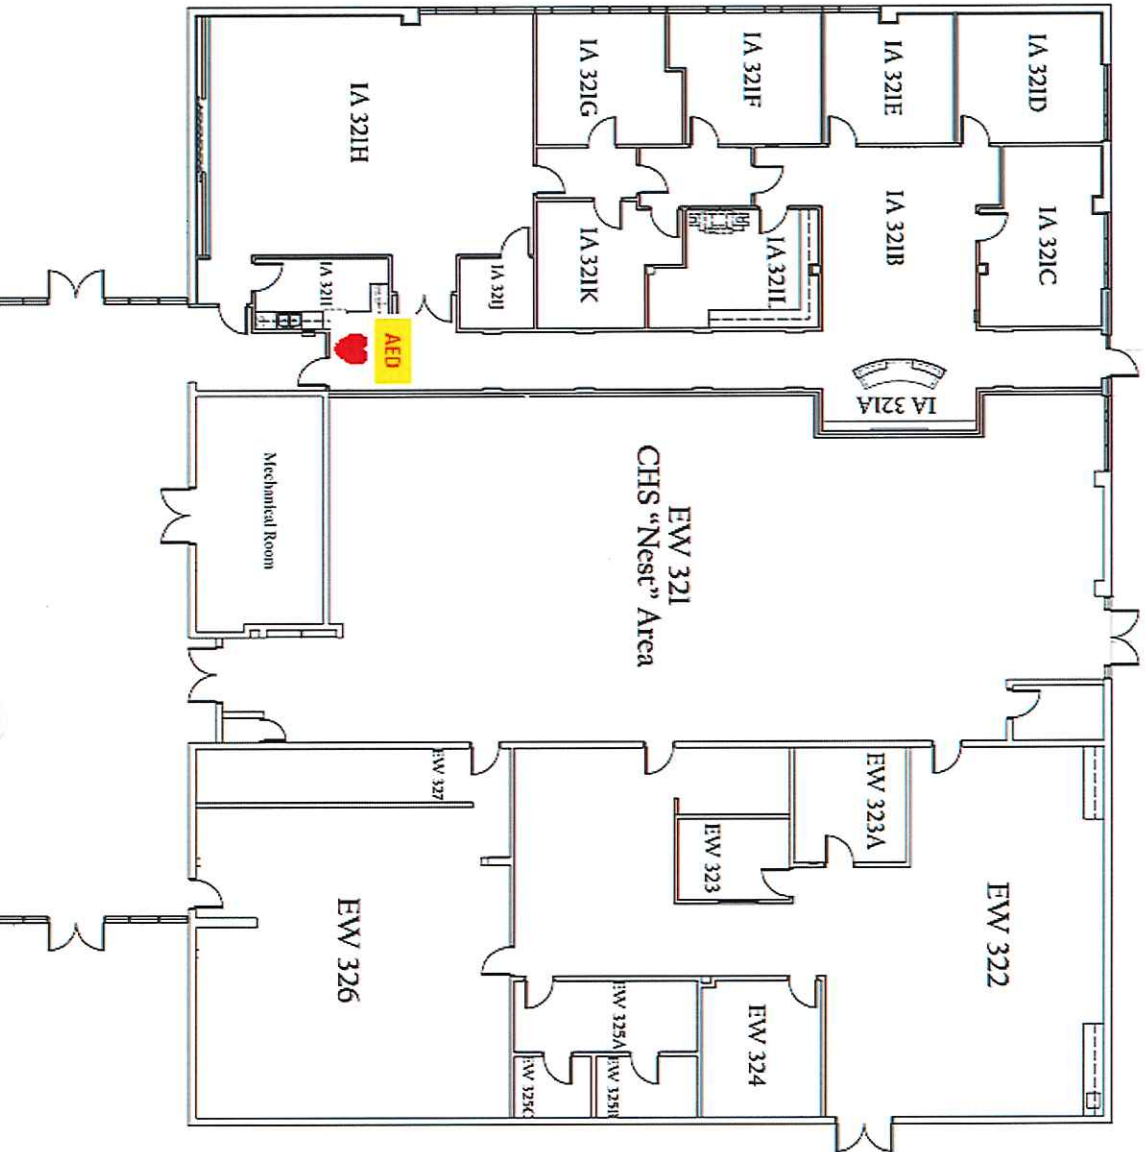

Student Services -- Lower Level

 Emergency Exit

Cuyler A. Dunbar Building
Second Floor

08/01/06-A

**Multi-Purpose Building
Lower Level**

← Emergency Exits

Dental Hygiene Building

Catawba Valley Furniture Academy
 973 Locust St
 Newton, NC 28658

FLOOR PLAN 

adwarchitects
environmentsforlife

**BUILDING A
1995 STARTOWN ROAD**

1 HC SITE COMPLIANCE
CSA PART TO SCALE

Catawba
Valley

COMMUNITY COLLEGE

President's Office & CHS Offices

Catawba Valley