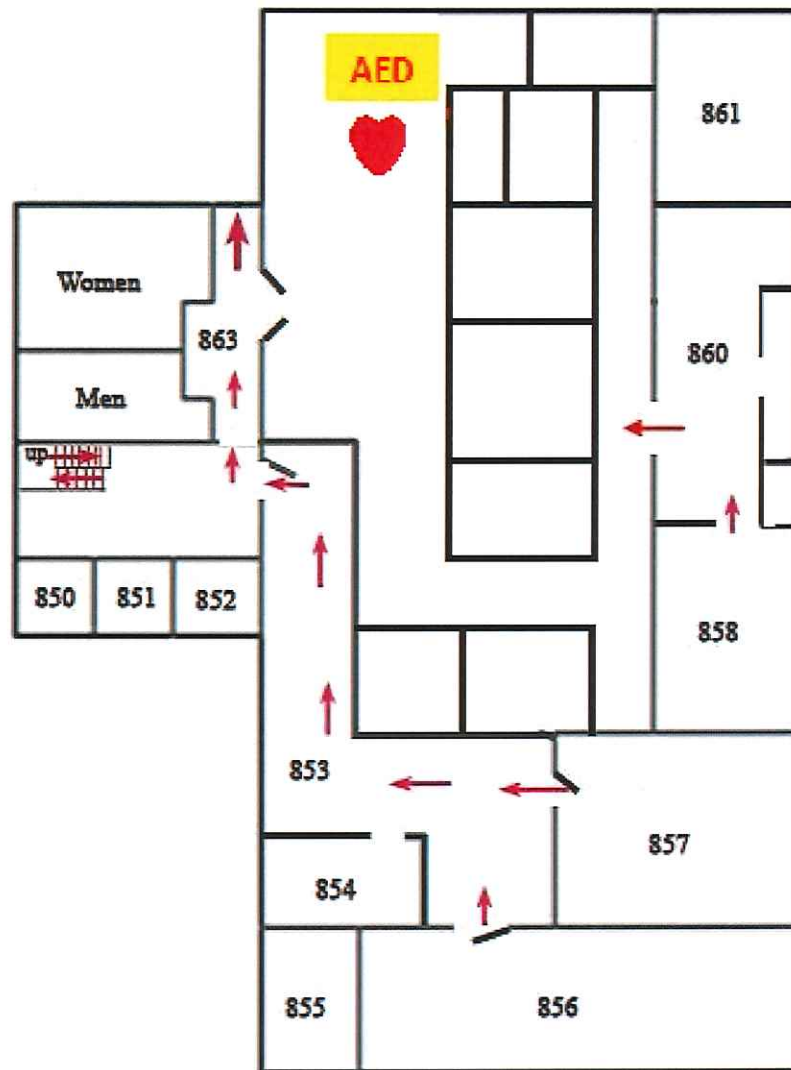

Student Services -- Lower Level

 Emergency Exit

Cuyler A. Dunbar Building
Second Floor

08/01/06-A

**Multi-Purpose Building
Lower Level**

← Emergency Exits

Dental Hygiene Building

Catawba Valley Furniture Academy
 973 Locust St
 Newton, NC 28658

Emergency Exits