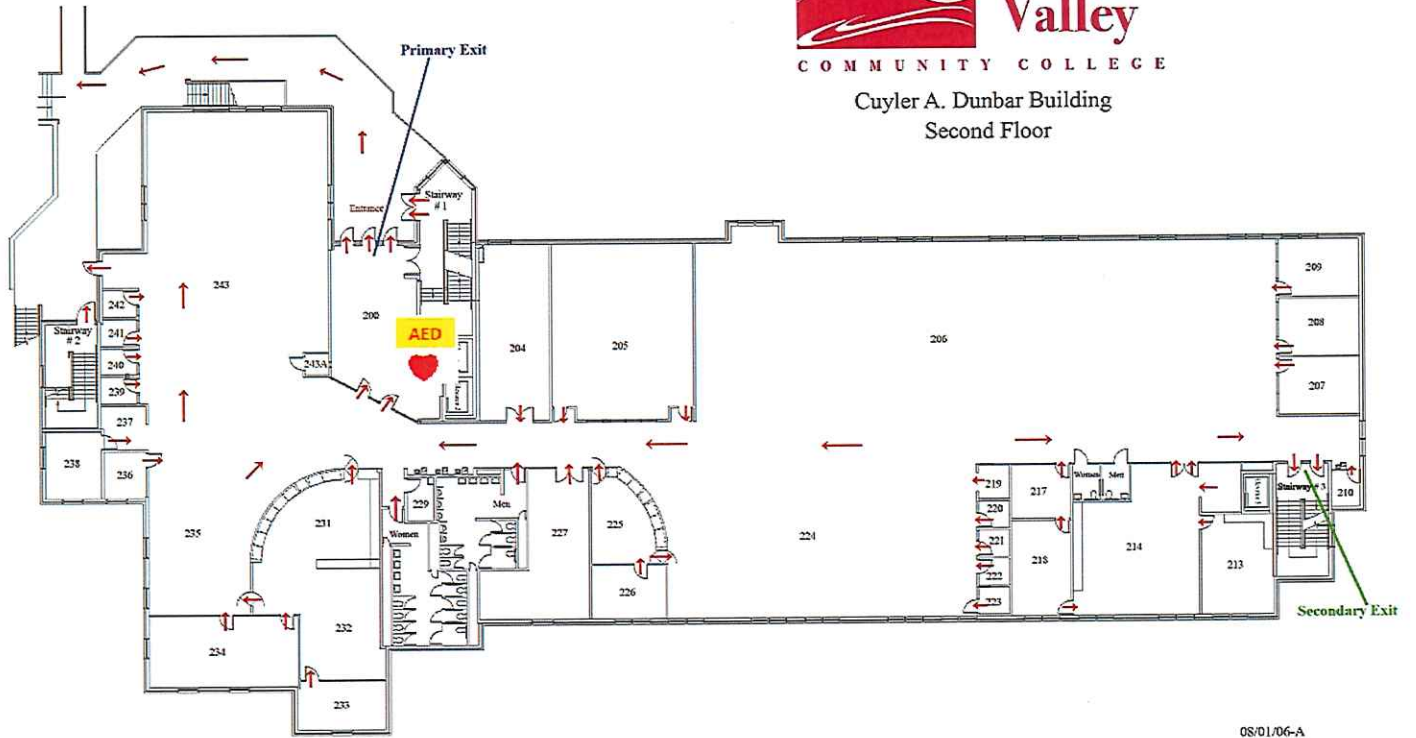

Student Services -- Lower Level

 Emergency Exit

Cuyler A. Dunbar Building
Second Floor

08/01/06-A

**Multi-Purpose Building
Lower Level**

← Emergency Exits

Dental Hygiene Building

Catawba Valley Furniture Academy
 973 Locust St
 Newton, NC 28658

FLOOR PLAN 

adwarchitects
environmentsforlife

**BUILDING A
1995 STARTOWN ROAD**

1 HC SITE COMPLIANCE
CSA PART TO SCALE

Catawba
Valley

COMMUNITY COLLEGE

President's Office & CHS Offices

Catawba Valley