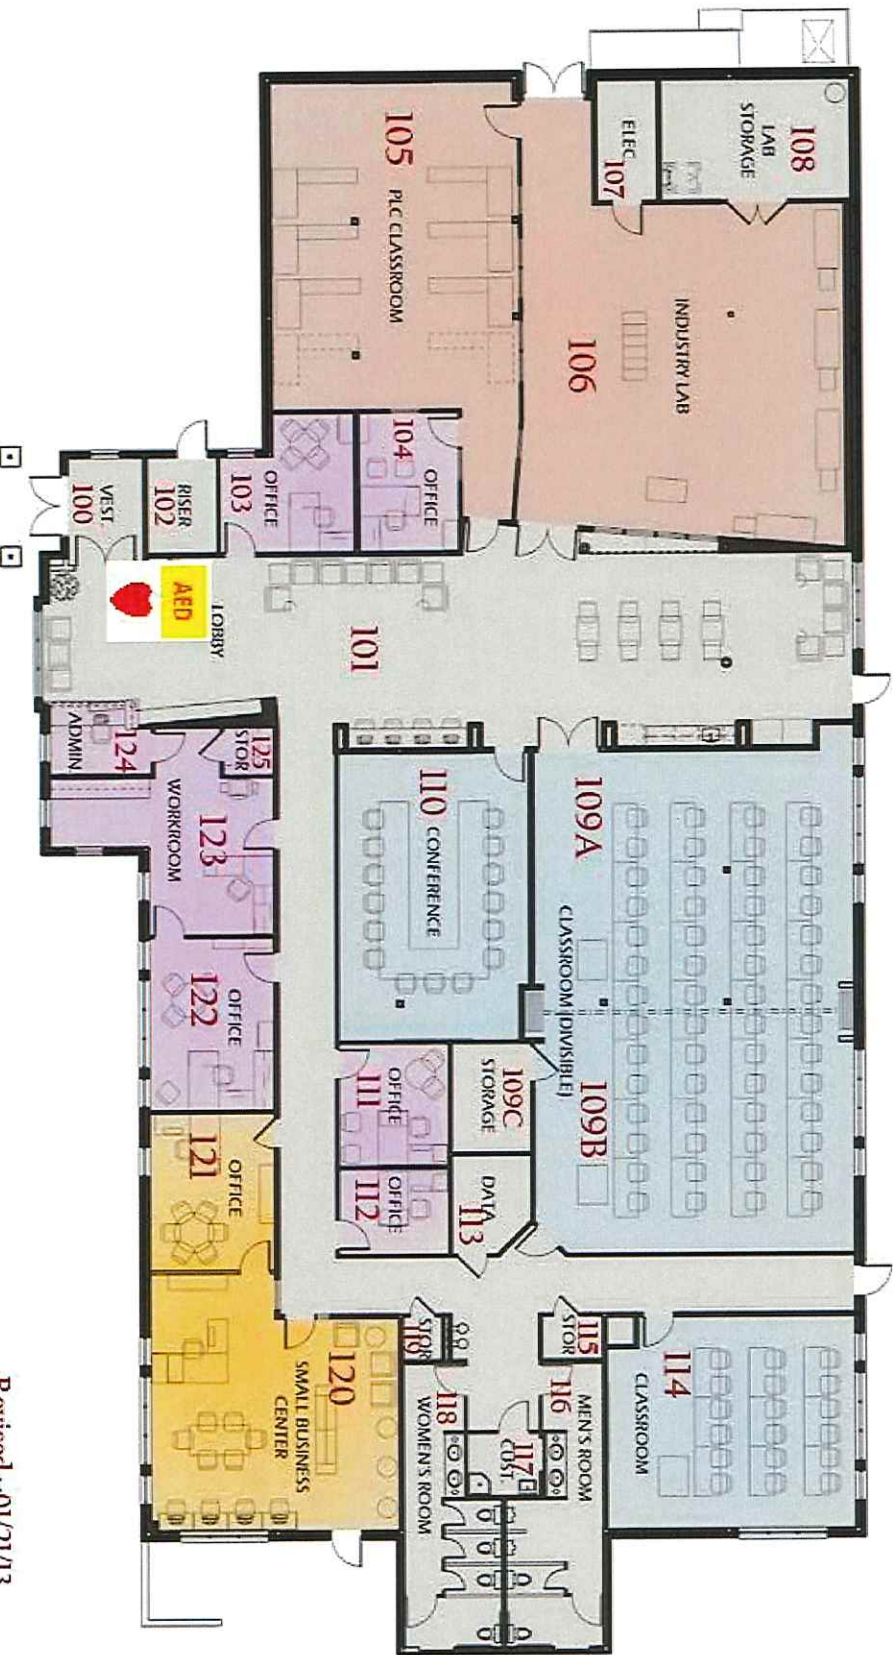

Corporate Development Center

2664 Hwy 70 SE, Hickory, NC 28602